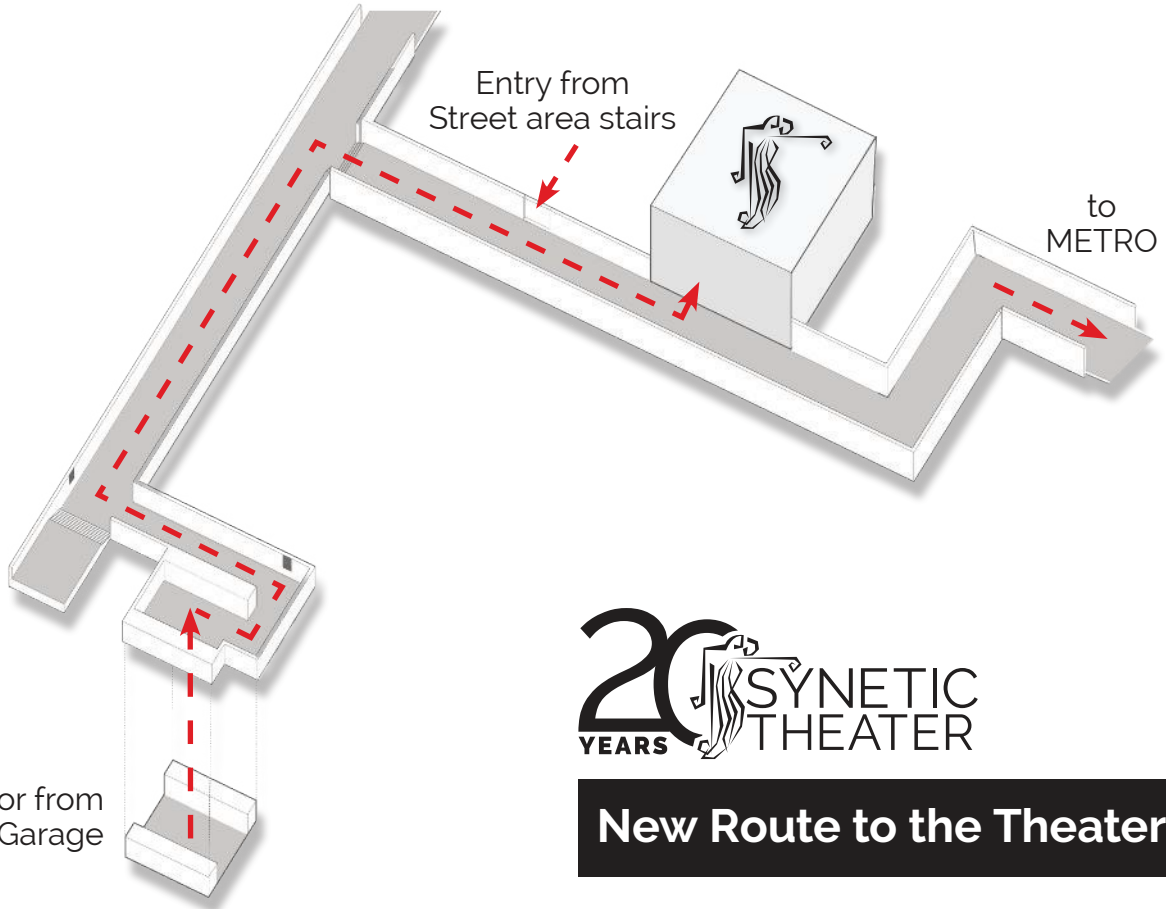

18TH STREET

ROUTE 1 / RICHMOND HWY

S. BELL STREET

Street Level Garage Entrance

New Route to the
Theater elevators

DO NOT ENTER
VIA RIGHT RAMP
OWNED BY MARRIOTT

ENTER HERE
LEFT RAMP

20TH STREET

ROUTE 1 / RICHMOND HWY

G2 Garage Map

New Route to the
Theater elevators

20TH STREET

G3 Garage Map

New Route to the
Theater elevators

Take 1901
Elevators to
Level C

Elevator plaque

Garage plaque

Concourse Level C

New Route to the Theater