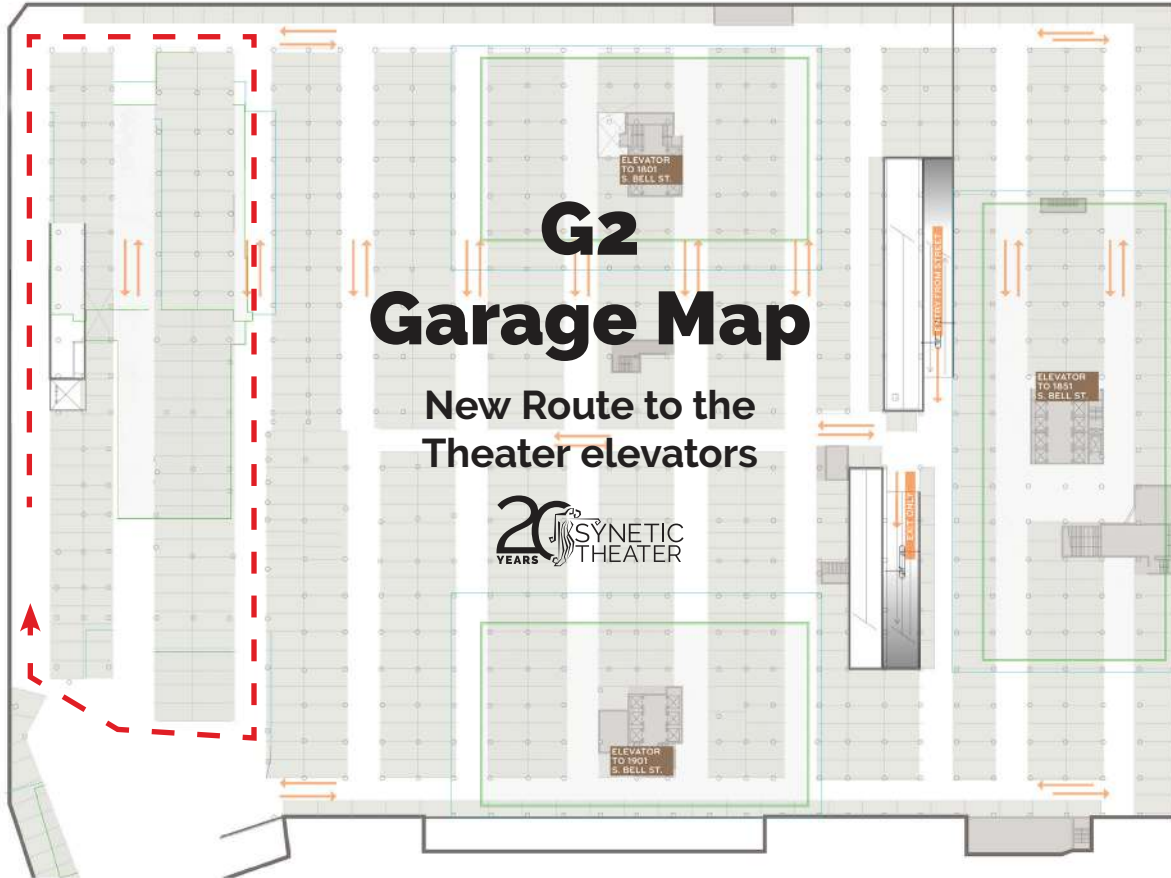

18TH STREET

ROUTE 1 / RICHMOND HWY

S. BELL STREET

Street Level Garage Entrance

New Route to the
Theater elevators

DO NOT ENTER
VIA RIGHT RAMP
OWNED BY MARRIOTT

ENTER HERE
LEFT RAMP

20TH STREET

ROUTE 1 / RICHMOND HWY

G2 Garage Map

New Route to the
Theater elevators

20TH STREET

G3 Garage Map

New Route to the
Theater elevators

Take 1901
Elevators to
Level C

Elevator plaque

Garage plaque

Concourse Level C

New Route to the Theater